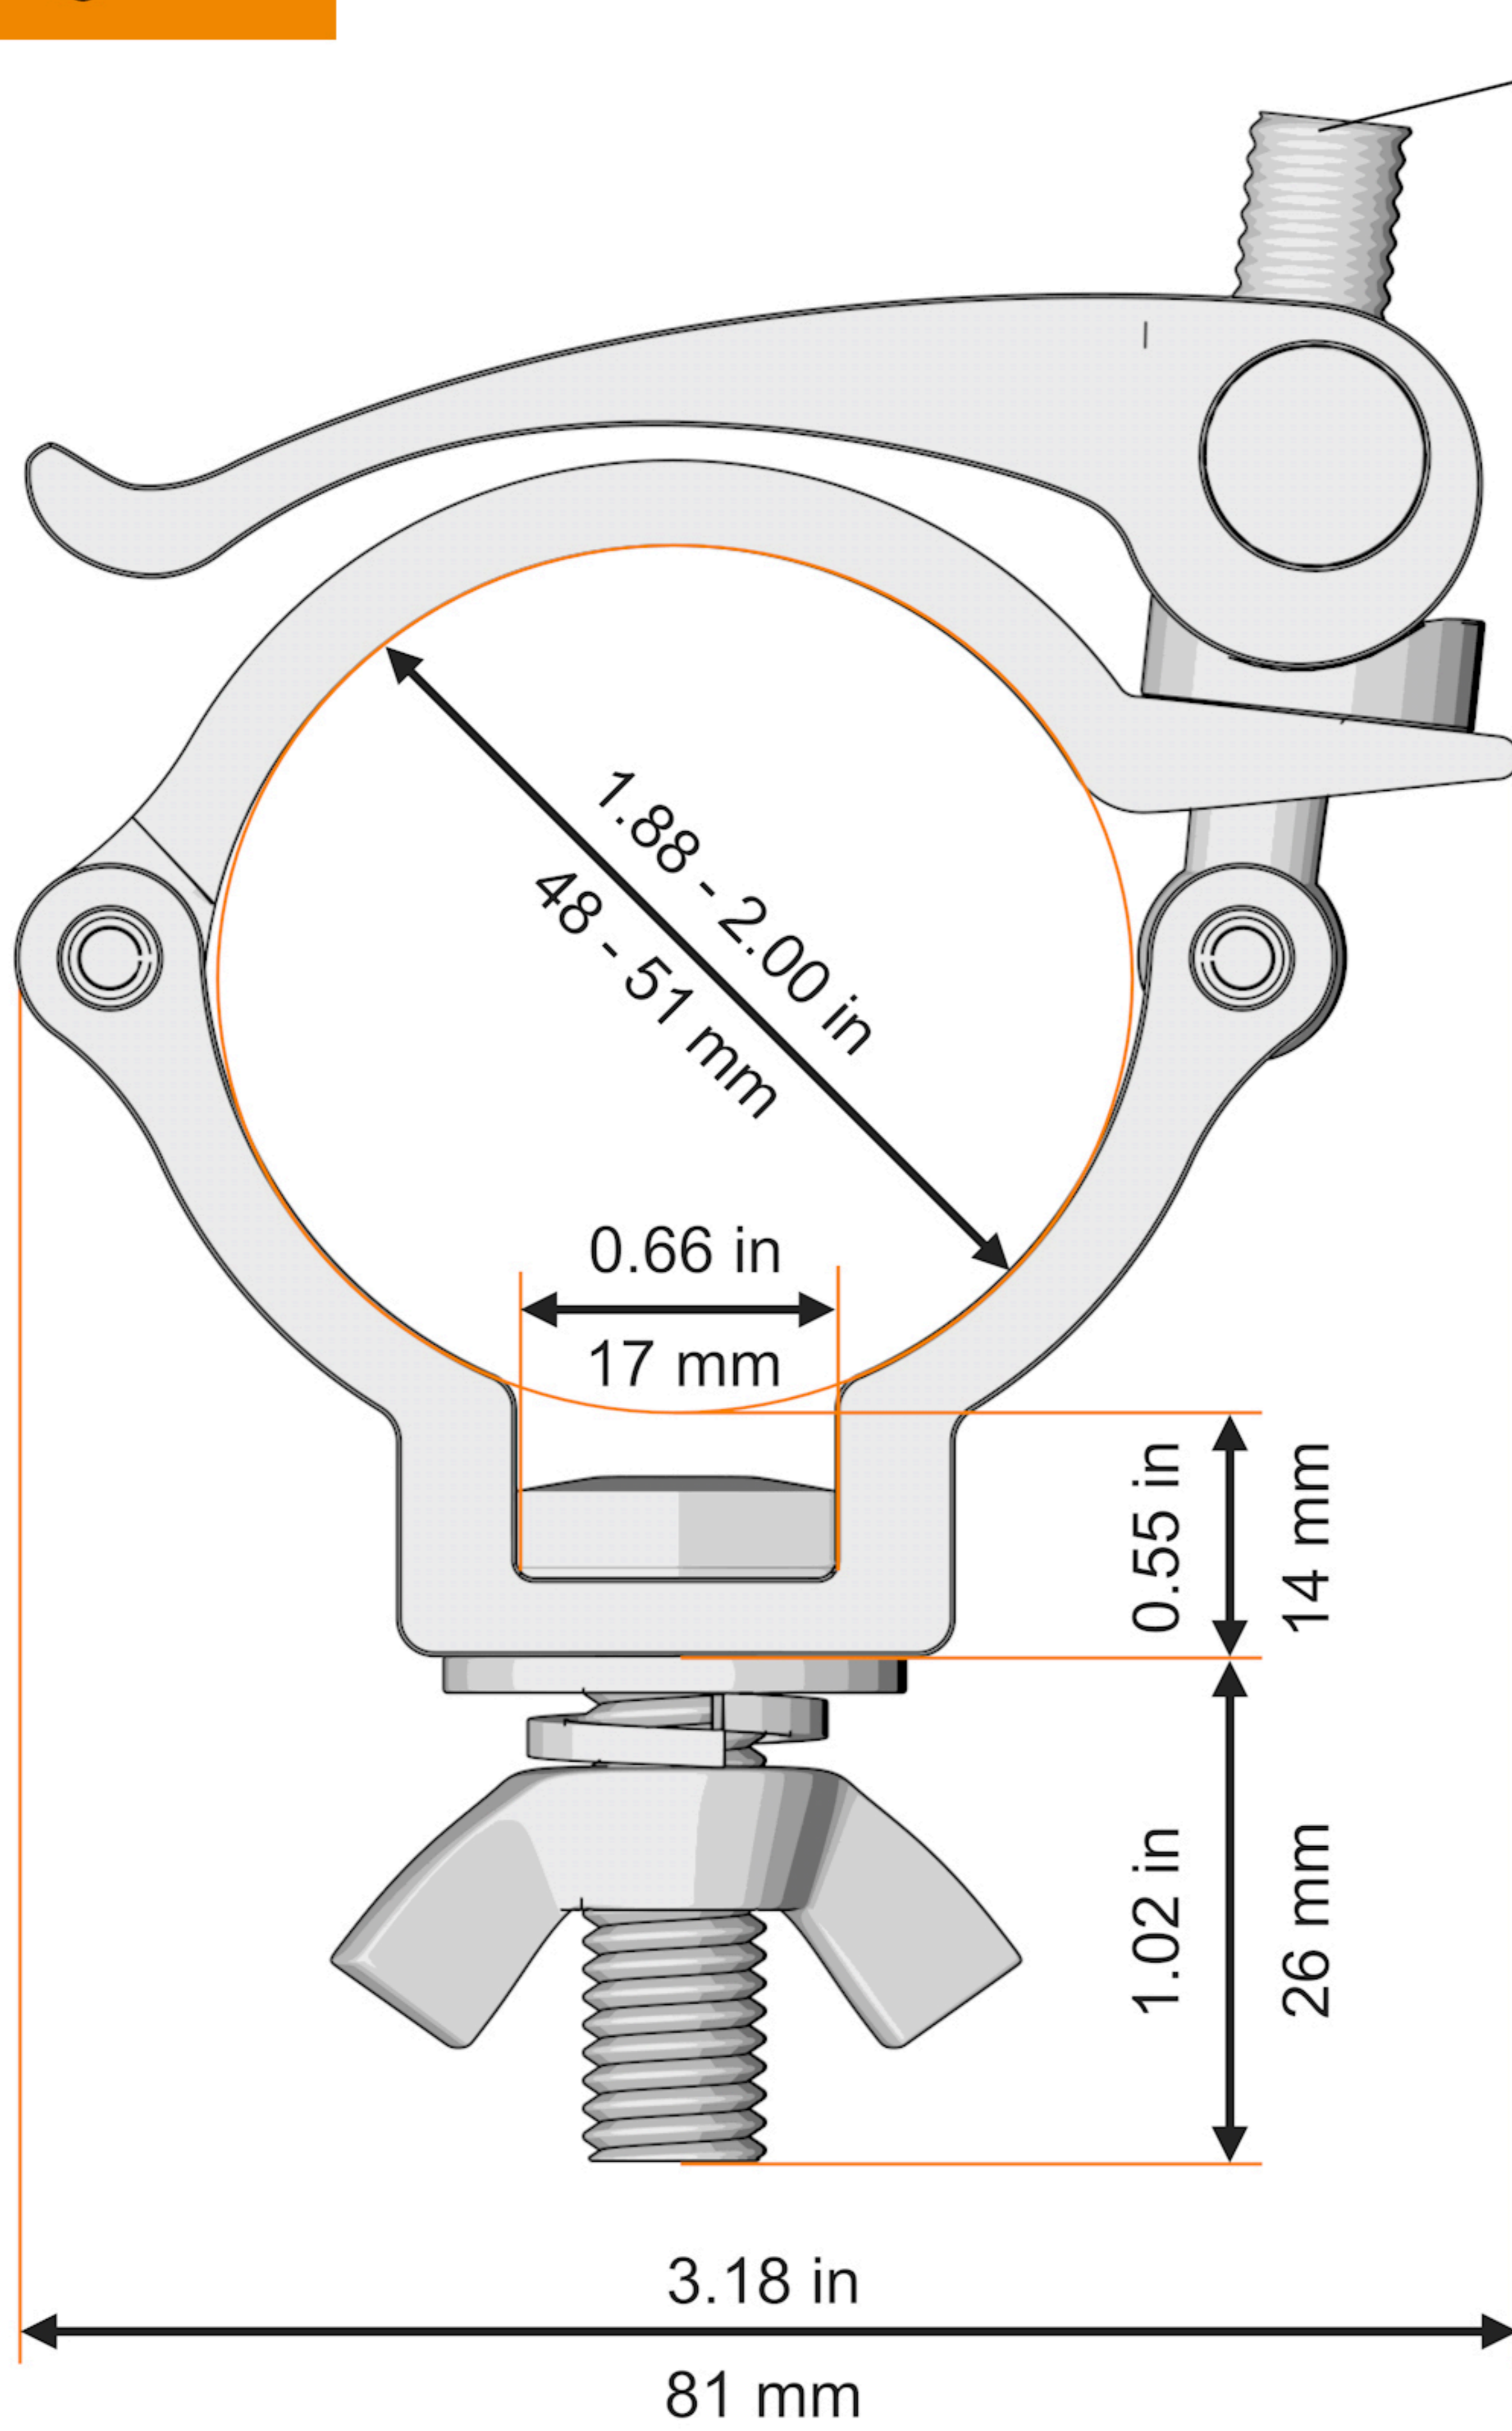

812 Quick

M8

M10x30  
quality: 8.8

3.85 in  
98 mm

1.18 in  
30 mm