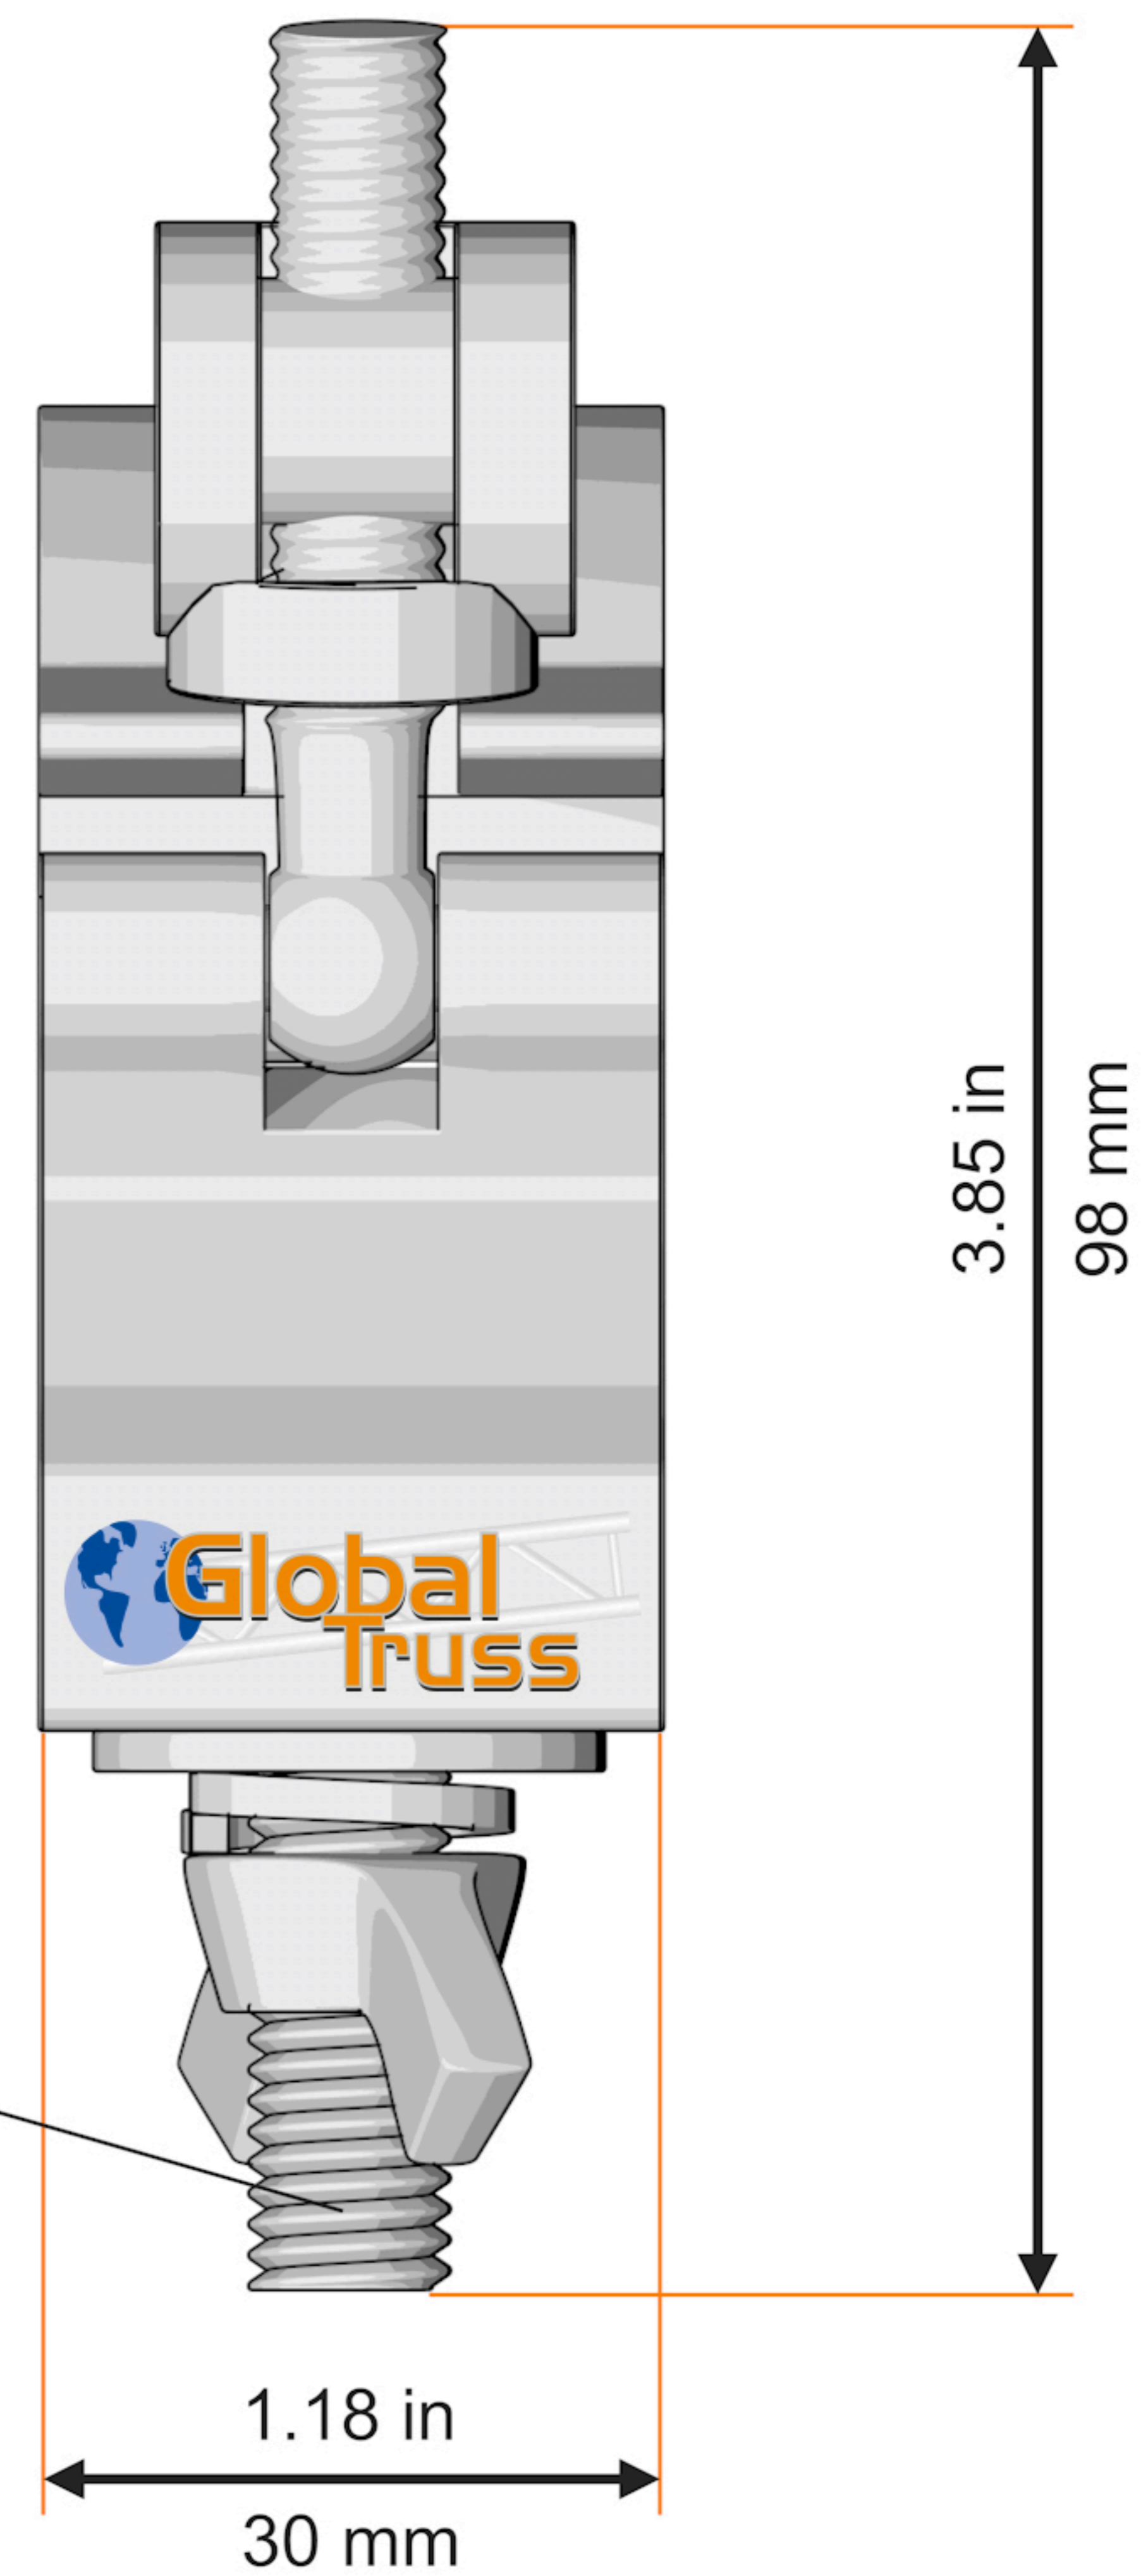

812 Quick

M8

M10x30  
quality: 8.8

3.85 in  
98 mm

1.18 in  
30 mm