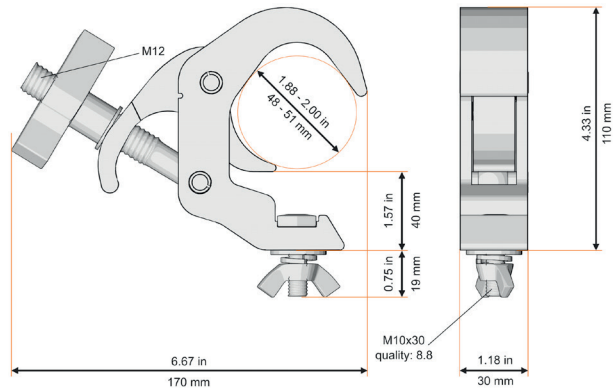

Kompatibel | compatible

Breite | width

Zugbelastung | tensile load

Abgang | retaining screw

48-51 mm

30 mm

250 kg SWL

M10 Flügelmutter,

Sprengring, Unterlegscheibe

M10 screw, spring-lock, washer

M12 Flügelmutter | wing nut

Ja | yes

6061 T6

DIN EN 13814:2004

Verschluß | screw plug

TÜV geprüft | TÜV approved

Aluminium | aluminum

Geprüft nach | tested according