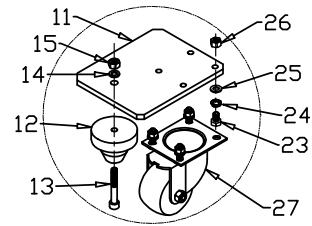

# PRERIG TRUSS DOLLY 1200

PR-DOLLY-1200

27	LK-PDES 80KF-SG	Steel	ZP	4
26	M8*1.25P	S45C	ZP	16
25	ø8.4*ø16*1.6t	Q235	ZP	16
24	ø8.7*ø14*2.7t	Q235	ZP	16
23	M8*1.25P*30mm	8.8	ZP	16
22	PCX06068	S45C	ZP	4
21	ø30*3.0t	plastic	Black	4
20	50*50*3.0t	plastic	Black	4
19	PNS023C	nylon	Black	4
18	STAGE07-16	Steel	Black	8
17	PJ-CX030C	S45C	ZP	8
16	ø34.9*2.2t*50mm	#6082	T6	4
15	M10*1.5P 耐落型	S45C	ZP	4
14	ø10.2*ø20*2.0t	Q235	ZP	4
13	M10*1.5P*70mm	8.8	Black	4
12	PGDK05026A	nylon	Black	4
11	PGDK02017A	#6061	T6	4
10	PGDK05025A	nylon	Black	4
09	PLB05060A	#6061	T6	4
08	CC-505	#6061	T6	4
07	ø40*3.0t*530mm	#6082	T6	4
06	ø48*3.0t*190mm	#6082	T6	4
05	ø50*3.0t*475mm	#6082	T6	4
04	ø30*3.0t*205mm	#6082	T6	4
03	50*50*3.0t*89mm	#6061	T6	4
02	60*80*3.0t*620mm	#6061	T6	2
01	60*80*3.0t*1025mm	#6061	T6	2
NO.	SPEC.	MATERIAL	FIN.	QTY.