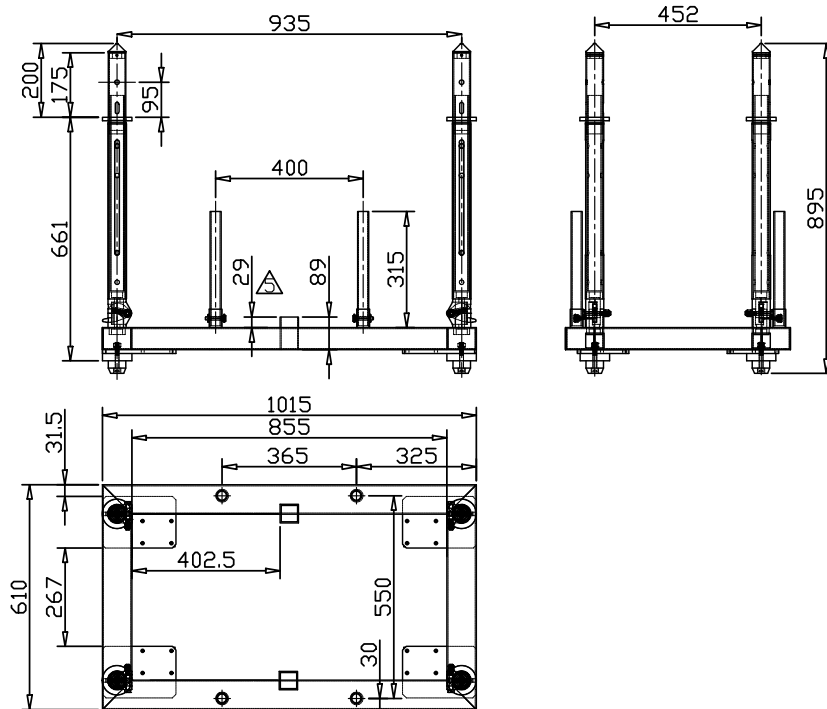

# PRERIG TRUSS DOLLY 1200

PR-DOLLY-1200

27	LK-PDES 80KF-SG	Steel	ZP	4
26	M8*1.25P	S45C	ZP	16
25	ø8.4*ø16*1.6t	Q235	ZP	16
24	ø8.7*ø14*2.7t	Q235	ZP	16
23	M8*1.25P*30mm	8.8	ZP	16
22	PCX06068	S45C	ZP	4
21	ø30*3.0t	plastic	Black	4
20	50*50*3.0t	plastic	Black	4
19	PNS023C	nylon	Black	4
18	STAGE07-16	Steel	Black	8
17	PJ-CX030C	S45C	ZP	8
16	ø34.9*2.2t*50mm	#6082	T6	4
15	M10*1.5P 耐落型	S45C	ZP	4
14	ø10.2*ø20*2.0t	Q235	ZP	4
13	M10*1.5P*70mm	8.8	Black	4
12	PGDK05026A	nylon	Black	4
11	PGDK02017A	#6061	T6	4
10	PGDK05025A	nylon	Black	4
09	PLB05060A	#6061	T6	4
08	CC-505	#6061	T6	4
07	ø40*3.0t*530mm	#6082	T6	4
06	ø48*3.0t*190mm	#6082	T6	4
05	ø50*3.0t*475mm	#6082	T6	4
04	ø30*3.0t*205mm	#6082	T6	4
03	50*50*3.0t*89mm	#6061	T6	4
02	60*80*3.0t*620mm	#6061	T6	2
01	60*80*3.0t*1025mm	#6061	T6	2
NO.	SPEC.	MATERIAL	FIN.	QTY.