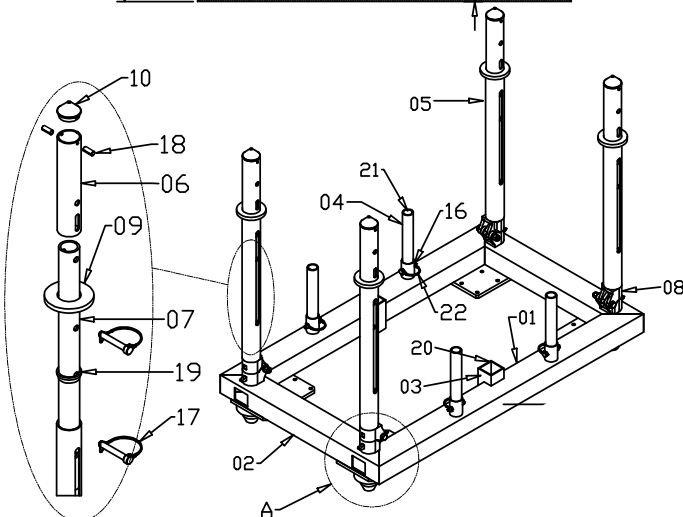

# PRERIG TRUSS DOLLY 1200

PR-DOLLY-1200

27	LK-PDES 80KF-SG	Steel	ZP	4
26	M8*1.25P	S45C	ZP	16
25	ø8.4*ø16*1.6t	Q235	ZP	16
24	ø8.7*ø14*2.7t	Q235	ZP	16
23	M8*1.25P*30mm	8.8	ZP	16
22	PCX06068	S45C	ZP	4
21	ø30*3.0t	plastic	Black	4
20	50*50*3.0t	plastic	Black	4
19	PNS023C	nylon	Black	4
18	STAGE07-16	Steel	Black	8
17	PJ-CX030C	S45C	ZP	8
16	ø34.9*2.2t*50mm	#6082	T6	4
15	M10*1.5P 耐落型	S45C	ZP	4
14	ø10.2*ø20*2.0t	Q235	ZP	4
13	M10*1.5P*70mm	8.8	Black	4
12	PGDK05026A	nylon	Black	4
11	PGDK02017A	#6061	T6	4
10	PGDK05025A	nylon	Black	4
09	PLB05060A	#6061	T6	4
08	CC-505	#6061	T6	4
07	ø40*3.0t*530mm	#6082	T6	4
06	ø48*3.0t*190mm	#6082	T6	4
05	ø50*3.0t*475mm	#6082	T6	4
04	ø30*3.0t*205mm	#6082	T6	4
03	50*50*3.0t*89mm	#6061	T6	4
02	60*80*3.0t*620mm	#6061	T6	2
01	60*80*3.0t*1025mm	#6061	T6	2
NO.	SPEC.	MATERIAL	FIN.	QTY.