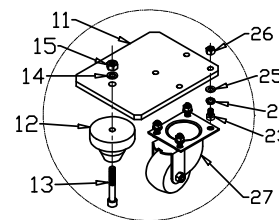

PRERIG TRUSS DOLLY 3200

PR-DOLLY-3200

VIEW:A

27	LK-PDES 80KF-SG	Steel	ZP	4
26	M8*1.25P	S45C	ZP	16
25	ø8.4*ø16*1.6t	Q235	ZP	16
24	ø8.7*ø14*2.7t	Q235	ZP	16
23	M8*1.25P*30mm	8.8	ZP	16
22	PCX06068	S45C	ZP	4
21	ø30*3.0t	plastic	Black	4
20	50*50*3.0t	plastic	Black	4
19	PNS023C	nylon	Black	4
18	STAGE07-16	Steel	Black	8
17	PJ-CX030C	S45C	ZP	8
16	ø34.9*2.2t*50mm	#6082	T6	4
15	M10*1.5P	S45C	ZP	4
14	ø10.2*ø20*2.0t	Q235	ZP	4
13	M10*1.5P*70mm	8.8	Black	4
12	PGDK05026A	nylon	Black	4
11	PGDK02017A	#6061	T6	4
10	PGDK05025A	nylon	Black	4
09	PLB05060A	#6061	T6	4
08	CC-505	#6061	T6	4
07	ø40*3.0t*530mm	#6082	T6	4
06	ø48*3.0t*190mm	#6082	T6	4
05	ø50*3.0t*475mm	#6082	T6	4
04	ø30*3.0t*205mm	#6082	T6	4
03	50*50*3.0t*94mm	#6061	T6	4
02	60*80*3.0t*620mm	#6061	T6	2
01	60*80*3.0t*3025mm	#6061	T6	2
NO.	SPEC.	MATERIAL	FIN.	QTY.