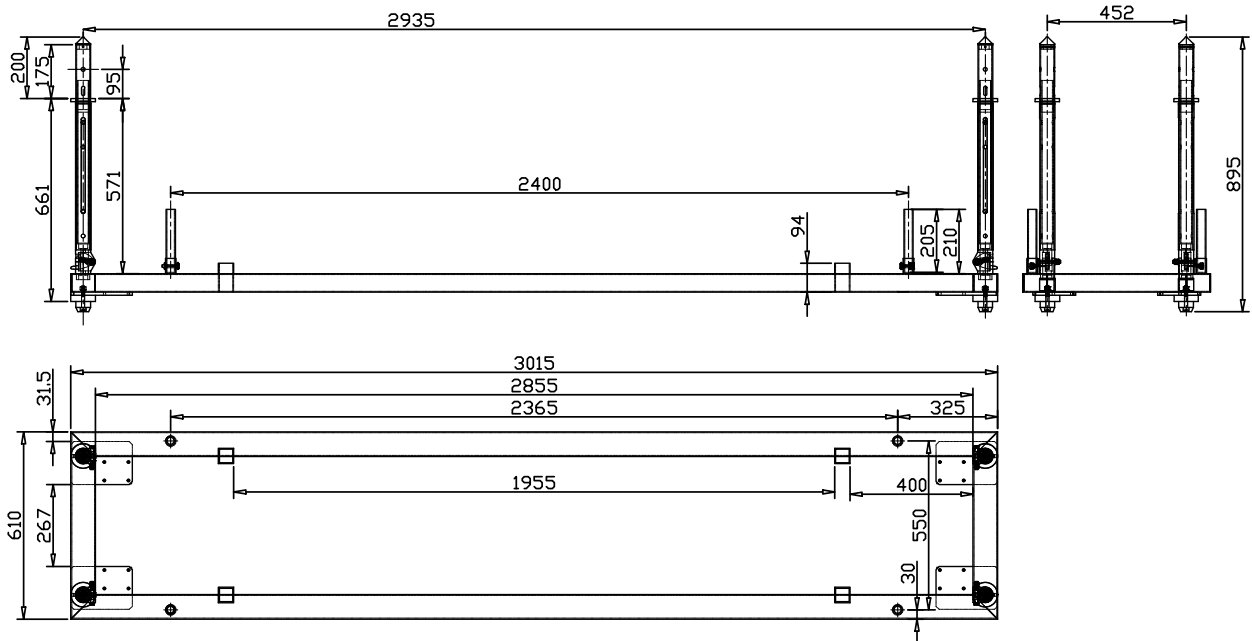

PRERIG TRUSS DOLLY 3200

PR-DOLLY-3200

VIEW:A

27	LK-PDES 80KF-SG	Steel	ZP	4
26	M8*1.25P	S45C	ZP	16
25	ø8.4*ø16*1.6t	Q235	ZP	16
24	ø8.7*ø14*2.7t	Q235	ZP	16
23	M8*1.25P*30mm	8.8	ZP	16
22	PCX06068	S45C	ZP	4
21	ø30*3.0t	plastic	Black	4
20	50*50*3.0t	plastic	Black	4
19	PNS023C	nylon	Black	4
18	STAGE07-16	Steel	Black	8
17	PJ-CX030C	S45C	ZP	8
16	ø34.9*2.2t*50mm	#6082	T6	4
15	M10*1.5P	S45C	ZP	4
14	ø10.2*ø20*2.0t	Q235	ZP	4
13	M10*1.5P*70mm	8.8	Black	4
12	PGDK05026A	nylon	Black	4
11	PGDK02017A	#6061	T6	4
10	PGDK05025A	nylon	Black	4
09	PLB05060A	#6061	T6	4
08	CC-505	#6061	T6	4
07	ø40*3.0t*530mm	#6082	T6	4
06	ø48*3.0t*190mm	#6082	T6	4
05	ø50*3.0t*475mm	#6082	T6	4
04	ø30*3.0t*205mm	#6082	T6	4
03	50*50*3.0t*94mm	#6061	T6	4
02	60*80*3.0t*620mm	#6061	T6	2
01	60*80*3.0t*3025mm	#6061	T6	2
NO.	SPEC.	MATERIAL	FIN.	QTY.