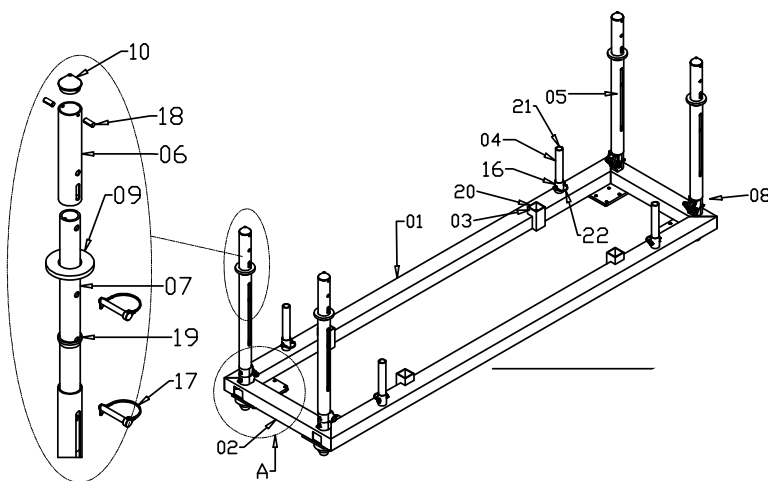

PRERIG TRUSS DOLLY 3200

PR-DOLLY-3200

VIEW:A

27	LK-PDES 80KF-SG	Steel	ZP	4
26	M8*1.25P	S45C	ZP	16
25	ø8.4*ø16*1.6t	Q235	ZP	16
24	ø8.7*ø14*2.7t	Q235	ZP	16
23	M8*1.25P*30mm	8.8	ZP	16
22	PCX06068	S45C	ZP	4
21	ø30*3.0t	plastic	Black	4
20	50*50*3.0t	plastic	Black	4
19	PNS023C	nylon	Black	4
18	STAGE07-16	Steel	Black	8
17	PJ-CX030C	S45C	ZP	8
16	ø34.9*2.2t*50mm	#6082	T6	4
15	M10*1.5P	S45C	ZP	4
14	ø10.2*ø20*2.0t	Q235	ZP	4
13	M10*1.5P*70mm	8.8	Black	4
12	PGDK05026A	nylon	Black	4
11	PGDK02017A	#6061	T6	4
10	PGDK05025A	nylon	Black	4
09	PLB05060A	#6061	T6	4
08	CC-505	#6061	T6	4
07	ø40*3.0t*530mm	#6082	T6	4
06	ø48*3.0t*190mm	#6082	T6	4
05	ø50*3.0t*475mm	#6082	T6	4
04	ø30*3.0t*205mm	#6082	T6	4
03	50*50*3.0t*94mm	#6061	T6	4
02	60*80*3.0t*620mm	#6061	T6	2
01	60*80*3.0t*3025mm	#6061	T6	2
NO.	SPEC.	MATERIAL	FIN.	QTY.