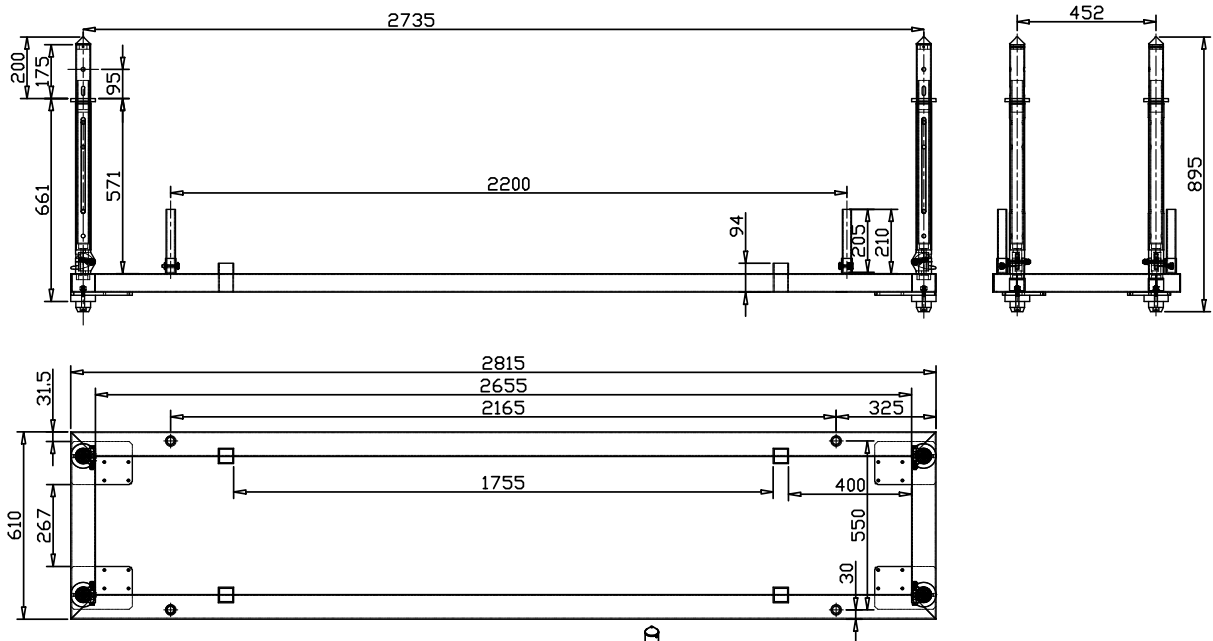

PRERIG TRUSS DOLLY 3000

PR-DOLLY-3000

27	LK-PDES 80KF-SG	Steel	ZP	4
26	M8*1.25P	S45C	ZP	16
25	ø8.4*ø16*1.6t	Q235	ZP	16
24	ø8.7*ø14*2.7t	Q235	ZP	16
23	M8*1.25P*30mm	8.8	ZP	16
22	PCX06068	S45C	ZP	4
21	ø30*3.0t	plastic	Black	4
20	50*50*3.0t	plastic	Black	4
19	PNS023C	nylon	Black	4
18	STAGE07-16	Steel	Black	8
17	PJ-CX030C	S45C	ZP	8
16	ø34.9*2.2t*50mm	#6082	T6	4
15	M10*1.5P 耐落型	S45C	ZP	4
14	ø10.2*ø20*2.0t	Q235	ZP	4
13	M10*1.5P*70mm	8.8	Black	4
12	PGDK05026A	nylon	Black	4
11	PGDK02017A	#6061	T6	4
10	PGDK05025A	nylon	Black	4
09	PLB05060A	#6061	T6	4
08	CC-505	#6061	T6	4
07	ø40*3.0t*530mm	#6082	T6	4
06	ø48*3.0t*190mm	#6082	T6	4
05	ø50*3.0t*475mm	#6082	T6	4
04	ø30*3.0t*205mm	#6082	T6	4
03	50*50*3.0t*94mm	#6061	T6	4
02	60*80*3.0t*620mm	#6061	T6	2
01	60*80*3.0t*2825mm	#6061	T6	2
NO.	SPEC.	MATERIAL	FIN.	QTY.