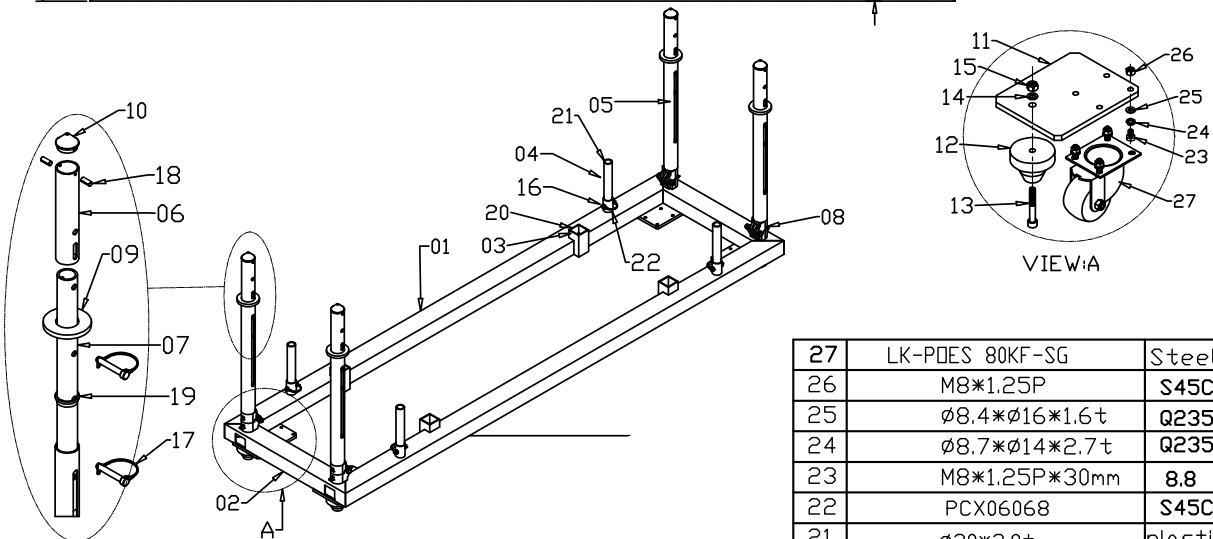

PRERIG TRUSS DOLLY 3000

PR-DOLLY-3000

27	LK-PDES 80KF-SG	Steel	ZP	4
26	M8*1.25P	S45C	ZP	16
25	ø8.4*ø16*1.6t	Q235	ZP	16
24	ø8.7*ø14*2.7t	Q235	ZP	16
23	M8*1.25P*30mm	8.8	ZP	16
22	PCX06068	S45C	ZP	4
21	ø30*3.0t	plastic	Black	4
20	50*50*3.0t	plastic	Black	4
19	PNS023C	nylon	Black	4
18	STAGE07-16	Steel	Black	8
17	PJ-CX030C	S45C	ZP	8
16	ø34.9*2.2t*50mm	#6082	T6	4
15	M10*1.5P 耐落型	S45C	ZP	4
14	ø10.2*ø20*2.0t	Q235	ZP	4
13	M10*1.5P*70mm	8.8	Black	4
12	PGDK05026A	nylon	Black	4
11	PGDK02017A	#6061	T6	4
10	PGDK05025A	nylon	Black	4
09	PLB05060A	#6061	T6	4
08	CC-505	#6061	T6	4
07	ø40*3.0t*530mm	#6082	T6	4
06	ø48*3.0t*190mm	#6082	T6	4
05	ø50*3.0t*475mm	#6082	T6	4
04	ø30*3.0t*205mm	#6082	T6	4
03	50*50*3.0t*94mm	#6061	T6	4
02	60*80*3.0t*620mm	#6061	T6	2
01	60*80*3.0t*2825mm	#6061	T6	2
NO.	SPEC.	MATERIAL	FIN.	QTY.