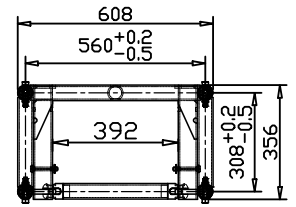

PRERIG TRUSS 3200 STAGE BLACK

PR-TRUSS-3200B

	R3		ZP	4
	PCX06062A	42CrMo	ZP	4
19	M12*1.75P	S45C	ZP	16
18	∅12.5*∅19*3.4t	Q235	ZP	16
17	∅13*∅24*2.4t	Q235	ZP	16
16	M12*1.75P*70mm	S45C	ZP	16
15	ZC35A-L401	#6082	T6	2
14	PSJG003A	plastic	Black	8
13	PJ-CX030C	S45C	ZP	4
12	PLB02182C	#6061	T6	4
11	PLB04058	#6061	T6	4
10	PLB04056D	#6061	T6	4
09	∅60*5.0t*356mm	#6082	T6	4
08	∅30*3.0t*324.6mm	#6082	T6	28
07	∅48*4.5t*249.5mm	#6082	T6	8
06	∅48*4.5t*277.5mm	#6082	T6	4
05	∅48*4.5t*529.5mm	#6082	T6	2
04	∅48*4.5t*3013mm	#6082	T6	1
03	∅48*4.5t*3108mm	#6082	T6	4
02	CPAJT043A	#6082	T6	4
01	CPAJT042A	#6082	T6	4
NO.	SPEC.	MATERIAL	FIN.	QTY.