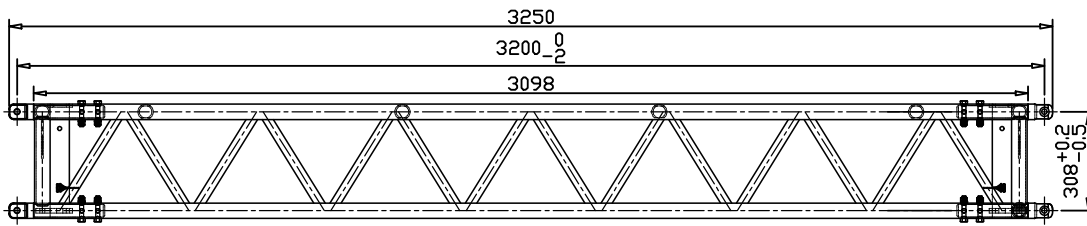

PRERIG TRUSS 3200 STAGE BLACK

PR-TRUSS-3200B

	R3		ZP	4
	PCX06062A	42CrMo	ZP	4
19	M12*1.75P	S45C	ZP	16
18	∅12.5*∅19*3.4t	Q235	ZP	16
17	∅13*∅24*2.4t	Q235	ZP	16
16	M12*1.75P*70mm	S45C	ZP	16
15	ZC35A-L401	#6082	T6	2
14	PSJG003A	plastic	Black	8
13	PJ-CX030C	S45C	ZP	4
12	PLB02182C	#6061	T6	4
11	PLB04058	#6061	T6	4
10	PLB04056D	#6061	T6	4
09	∅60*5.0t*356mm	#6082	T6	4
08	∅30*3.0t*324.6mm	#6082	T6	28
07	∅48*4.5t*249.5mm	#6082	T6	8
06	∅48*4.5t*277.5mm	#6082	T6	4
05	∅48*4.5t*529.5mm	#6082	T6	2
04	∅48*4.5t*3013mm	#6082	T6	1
03	∅48*4.5t*3108mm	#6082	T6	4
02	CPAJT043A	#6082	T6	4
01	CPAJT042A	#6082	T6	4
NO.	SPEC.	MATERIAL	FIN.	QTY.