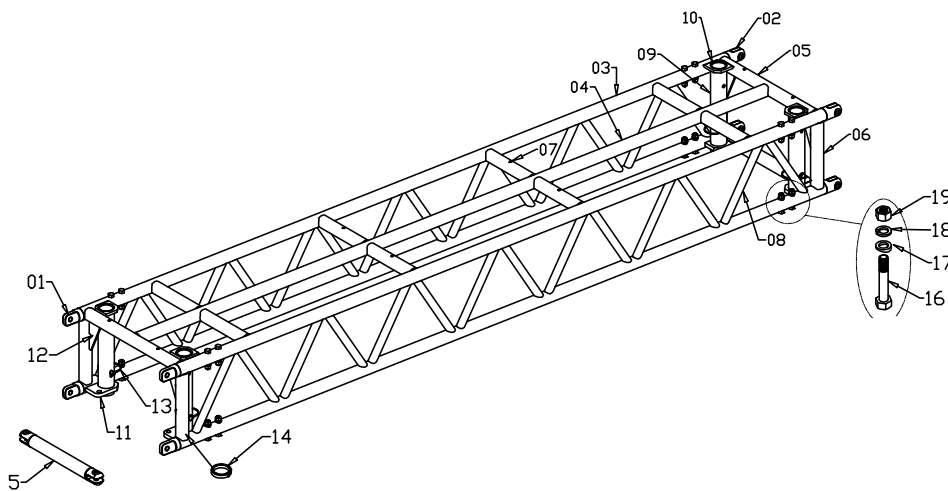

PRERIG TRUSS 3200 STAGE BLACK

PR-TRUSS-3200B

	R3		ZP	4
	PCX06062A	42CrMo	ZP	4
19	M12*1.75P	S45C	ZP	16
18	∅12.5*∅19*3.4t	Q235	ZP	16
17	∅13*∅24*2.4t	Q235	ZP	16
16	M12*1.75P*70mm	S45C	ZP	16
15	ZC35A-L401	#6082	T6	2
14	PSJG003A	plastic	Black	8
13	PJ-CX030C	S45C	ZP	4
12	PLB02182C	#6061	T6	4
11	PLB04058	#6061	T6	4
10	PLB04056D	#6061	T6	4
09	∅60*5.0t*356mm	#6082	T6	4
08	∅30*3.0t*324.6mm	#6082	T6	28
07	∅48*4.5t*249.5mm	#6082	T6	8
06	∅48*4.5t*277.5mm	#6082	T6	4
05	∅48*4.5t*529.5mm	#6082	T6	2
04	∅48*4.5t*3013mm	#6082	T6	1
03	∅48*4.5t*3108mm	#6082	T6	4
02	CPAJT043A	#6082	T6	4
01	CPAJT042A	#6082	T6	4
NO.	SPEC.	MATERIAL	FIN.	QTY.