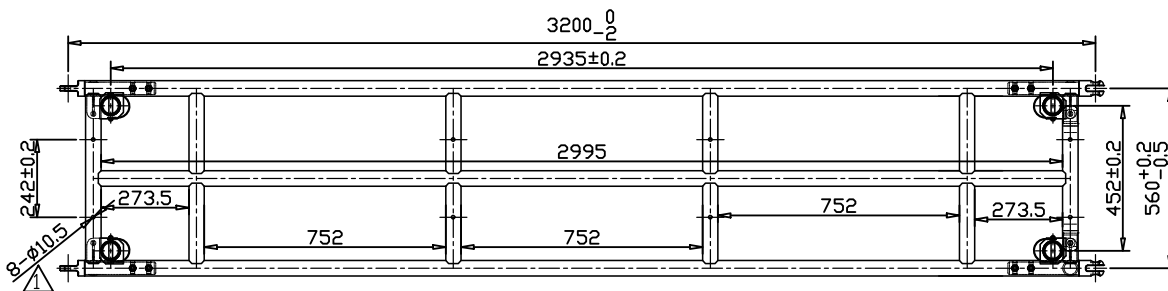

PRERIG TRUSS 3200 STAGE BLACK

PR-TRUSS-3200B

	R3		ZP	4
	PCX06062A	42CrMo	ZP	4
19	M12*1.75P	S45C	ZP	16
18	∅12.5*∅19*3.4t	Q235	ZP	16
17	∅13*∅24*2.4t	Q235	ZP	16
16	M12*1.75P*70mm	S45C	ZP	16
15	ZC35A-L401	#6082	T6	2
14	PSJG003A	plastic	Black	8
13	PJ-CX030C	S45C	ZP	4
12	PLB02182C	#6061	T6	4
11	PLB04058	#6061	T6	4
10	PLB04056D	#6061	T6	4
09	∅60*5.0t*356mm	#6082	T6	4
08	∅30*3.0t*324.6mm	#6082	T6	28
07	∅48*4.5t*249.5mm	#6082	T6	8
06	∅48*4.5t*277.5mm	#6082	T6	4
05	∅48*4.5t*529.5mm	#6082	T6	2
04	∅48*4.5t*3013mm	#6082	T6	1
03	∅48*4.5t*3108mm	#6082	T6	4
02	CPAJT043A	#6082	T6	4
01	CPAJT042A	#6082	T6	4
NO.	SPEC.	MATERIAL	FIN.	QTY.